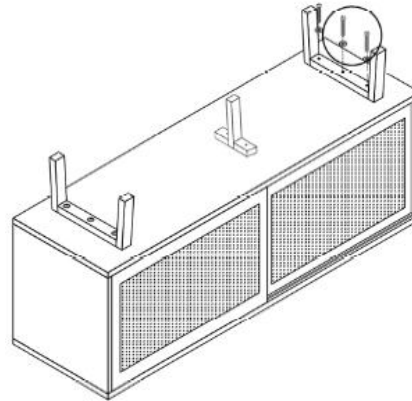

MOE'S

home collection

ASSEMBLY INSTRUCTIONS.

ASHTON MEDIA CONSOLE

BZ-1066-24

THANK YOU FOR YOUR PURCHASE!

PARTS AND HARDWARE.

A. CABINET X 1

B. LEG X 1+2

C. ALLEN BOLT X 8

D. WASHER X 8

E. ALLEN KEY X 1

STEP 1.

STEP 2.

STEP 3.

NOTES.