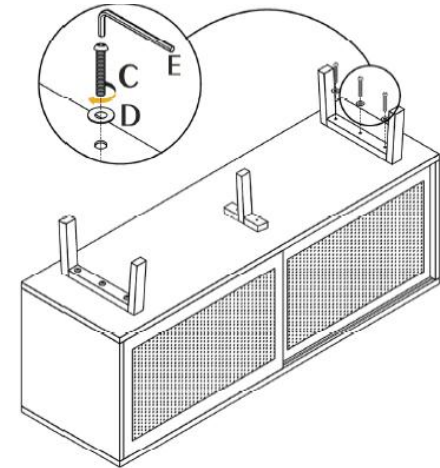

MOE'S

home collection

ASSEMBLY INSTRUCTIONS.

ASHTON MEDIA CONSOLE

BZ-1066-24

THANK YOU FOR YOUR PURCHASE!

PARTS AND HARDWARE.

A. CABINET X 1

B. LEG X 1+2

C. ALLEN BOLT X 8

D. WASHER X 8

E. ALLEN KEY X 1

STEP 1.

STEP 2.

STEP 3.

NOTES.